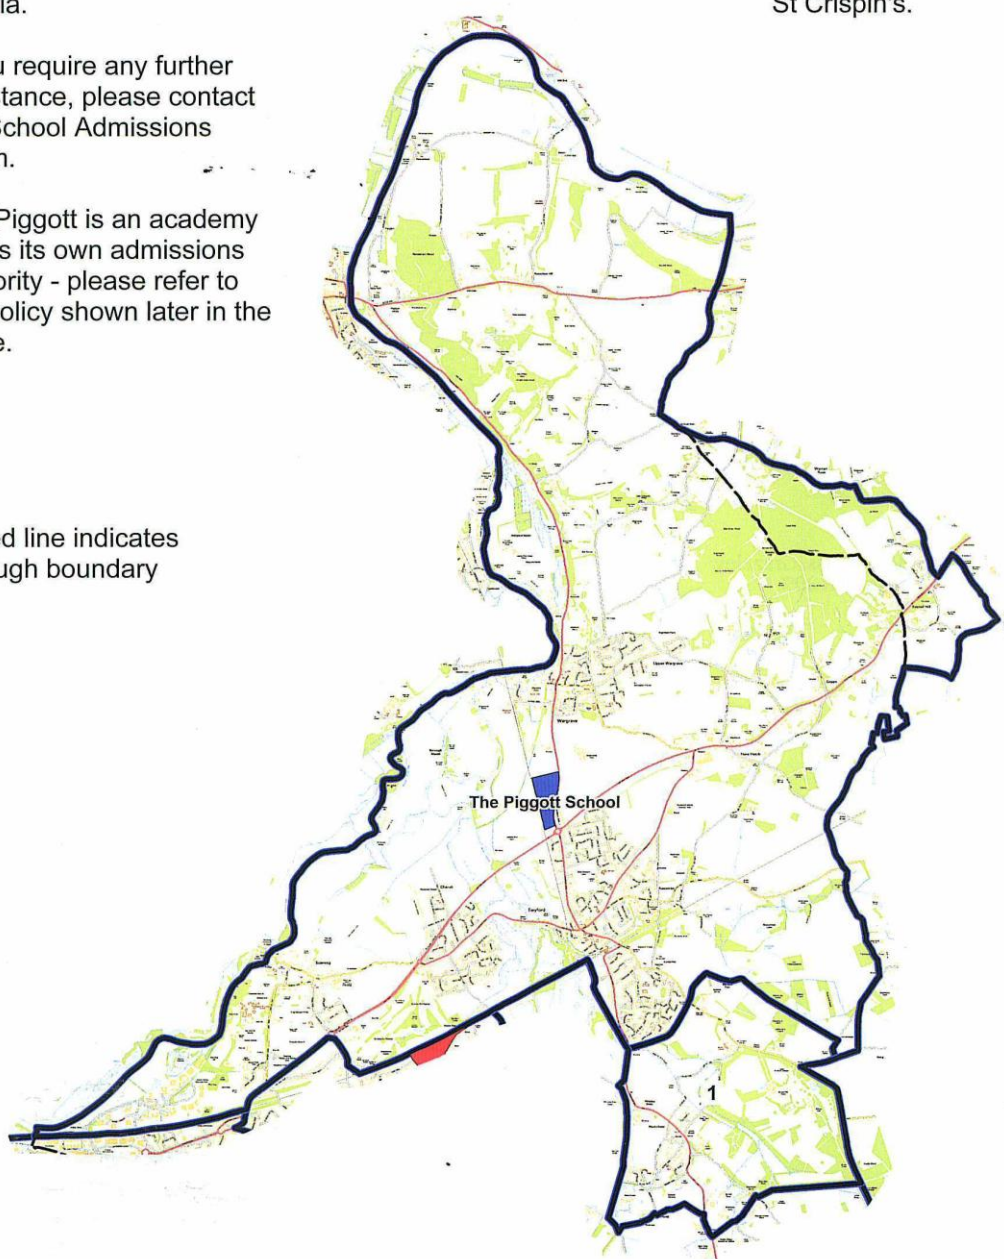

Wokingham secondary designated areas - The Piggott

This map gives a guide to the designated area of The Piggott that is used in its over-subscription criteria.

If you require any further assistance, please contact the School Admissions Team.

The Piggott is an academy and is its own admissions authority - please refer to the policy shown later in the guide.

Dotted line indicates Borough boundary

1. Shared designated area between The Piggott, The Forest, The Holt, The Emmbrook and St Crispin's.