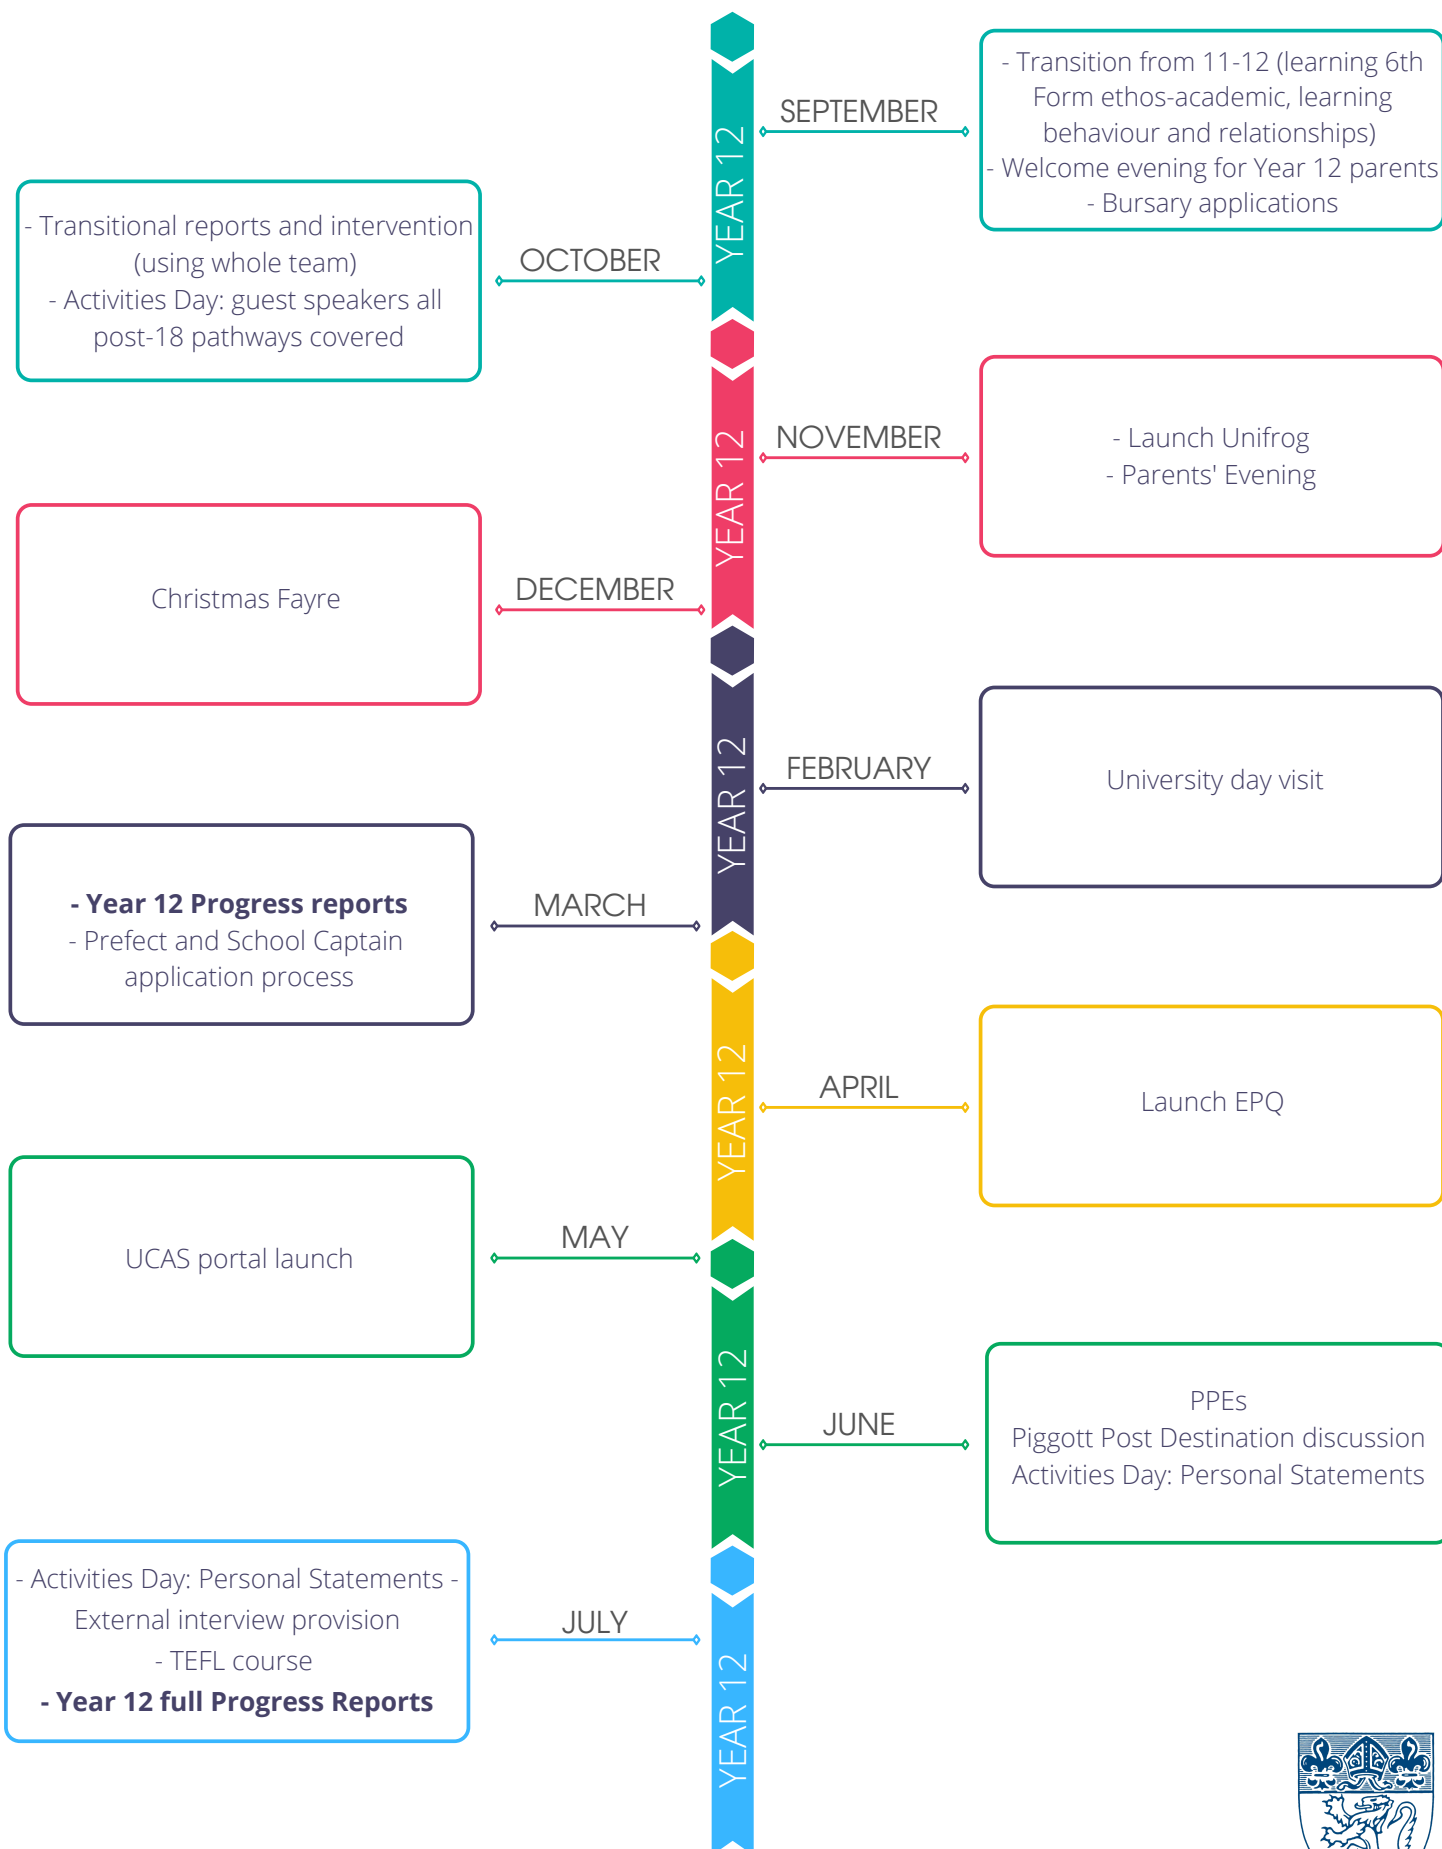

# THE PIGGOTT SCHOOL SIXTH FORM PASTORAL TIMELINE YEAR 12

# THE PIGGOTT SCHOOL SIXTH FORM PASTORAL TIMELINE YEAR 13